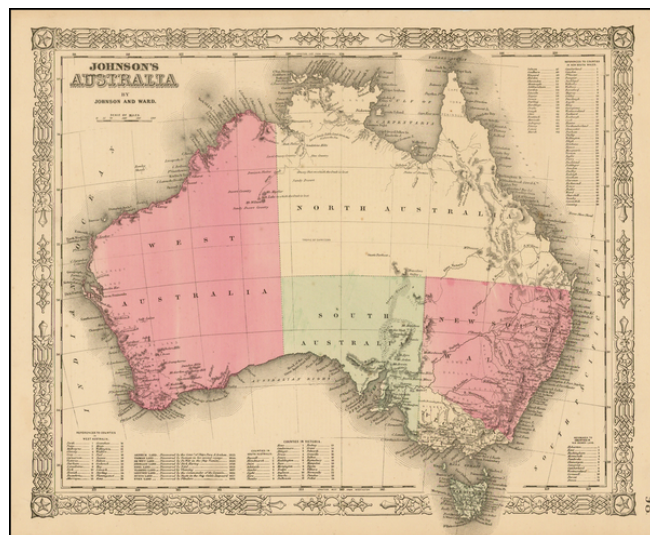

## Johnson's Australia

**Stock#:** 34018  
**Map Maker:** Ward & Johnson  
**Date:** 1864  
**Place:** New York  
**Color:** Hand Colored  
**Condition:** VG+  
**Size:** 16 x 13 inches  
**Price:** SOLD

### Description:

Attractive mid-19th Century map of Australia, with index of counties in New South Wales, Victoria, South Australia, West Australia and Van Dieman's Land.

No counties in North Australia. List of discoveries. Only limited interior exploration, reaching Mt. Wilson, Travelers Valley, Sturts Furthest, etc.