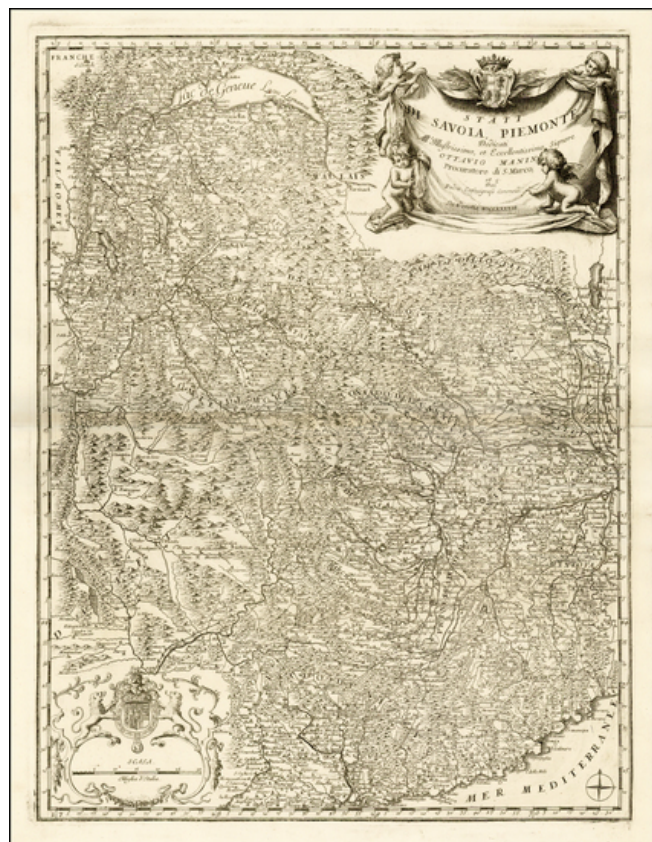

Barry Lawrence Ruderman Antique Maps Inc.

7407 La Jolla Boulevard
La Jolla, CA 92037

www.raremaps.com

(858) 551-8500
blr@raremaps.com

Stati Di Savoia, Piemonte . . .

Stock#: 33985
Map Maker: Coronelli
Date: 1695
Place: Venice
Color: Uncolored
Condition: VG
Size: 23 x 18 inches
Price: \$ 750.00

Description:

Fine example this striking map of Piemonte and Savoye, from Vincenzo Maria Coronelli's *Corso Geographico*, published in Venice.

The map provides a fantastic image of the topography of the region, naming mountains, rivers, lakes, towns, castles, etc. Includes an elegant cartouche and 2 coats of arms. It is without question one of the most beautiful and detailed maps of the region to appear in a commercial atlas at the end of the 17th Century.

**Barry Lawrence Ruderman
Antique Maps Inc.**

7407 La Jolla Boulevard
La Jolla, CA 92037

www.raremaps.com

(858) 551-8500
blr@raremaps.com

Stati Di Savoia, Piemonte . . .

globes for the King, at a weight of nearly 4000 pounds.

The fame and importance of Coronelli's globe led to the production of a 42 inch diameter globe in 1688, for which complete of examples of which reside in a number of major institutional collections around the world. Separate globe gore sheets from this famous globe periodically appear on the market. Coronelli worked for a number of years as a Geographer and Theologian, before returning to Venice in 1705, where he published his *Atlante Veneto* and *Corso Geographico* and founded the *Accademia Cosmografica degli Argonauti*.