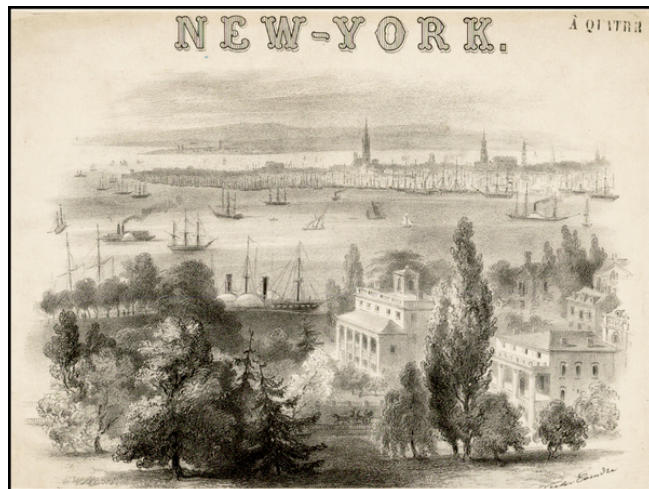

Barry Lawrence Ruderman Antique Maps Inc.

7407 La Jolla Boulevard
La Jolla, CA 92037

www.raremaps.com

(858) 551-8500
blr@raremaps.com

New-York

Stock#: 33984
Map Maker: Anonymous
Date: 1850 circa
Place: n.p.
Color: Uncolored
Condition: VG
Size: 10 x 8 inches
Price: SOLD

Description:

Printed version of a mid-19th Century pencil sketch of New York from an unknown source.

Shows the southern part of Manhattan from a hillside across the East River, with numerous steamships and sail boats in the harbor.