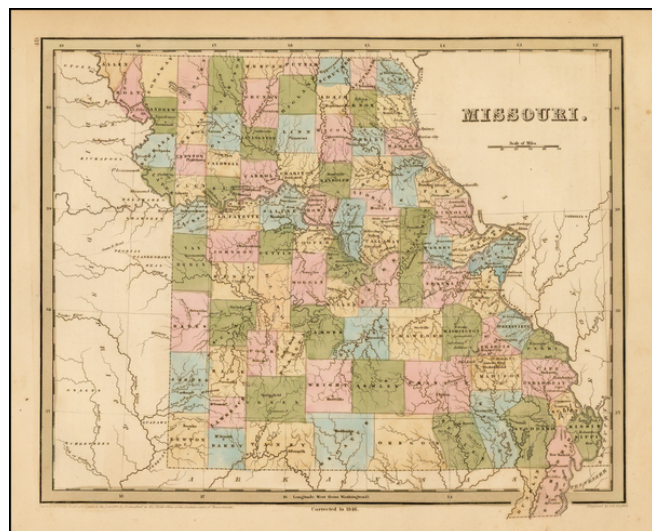

Barry Lawrence Ruderman Antique Maps Inc.

7407 La Jolla Boulevard
La Jolla, CA 92037

www.raremaps.com

(858) 551-8500
blr@raremaps.com

Missouri. Corrected to 1846.

Stock#: 33931
Map Maker: Bradford
Date: 1846
Place: Boston
Color: Hand Colored
Condition: VG
Size: 14 x 11.5 inches
Price: SOLD

Description:

Nice example of the scarce 1846 edition of Bradford's map of Missouri.

The map is colored by counties and shows very early railroads, towns, rivers, forts, post offices and other details. Bradford's atlas was a departure from other atlases of the period. Along with HS Tanner, Bradford produced an elegant, well engraved large format atlas on high quality paper. The 1830s were a fascinating transitional period in the US and in domestic cartographic publishing. Bradford's work is without question an important part of this era. The maps were engraved by GW Boynton or S.Stiles, Sherman & Smith.