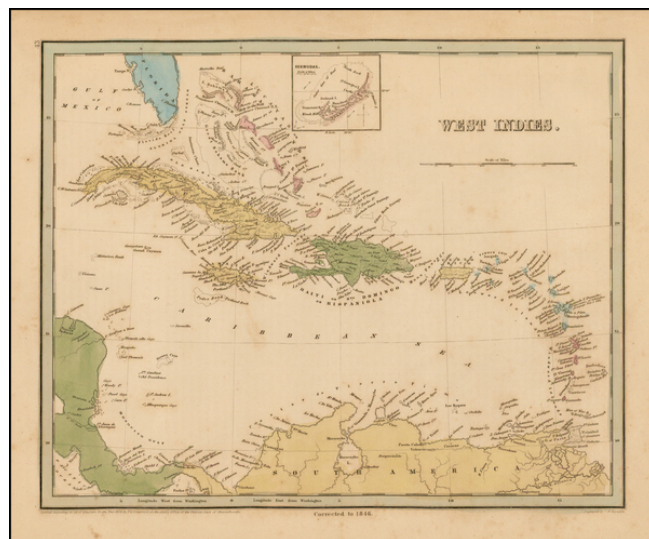

**Barry Lawrence Ruderman
Antique Maps Inc.**

7407 La Jolla Boulevard
La Jolla, CA 92037

www.raremaps.com

(858) 551-8500
blr@raremaps.com

West Indies. Corrected to 1846. [Bermuda Inset]

Stock#: 33909
Map Maker: Bradford
Date: 1838
Place: Boston
Color: Outline Color
Condition: VG
Size: 14 x 11.5 inches
Price: SOLD

Description:

Nice full color example of the first edition of Bradford's map of the West Indies and South Florida, with an inset of Bermuda.

Bradford's atlas was a departure from other atlases of the period. Along with HS Tanner, Bradford produced an elegant, well engraved large format atlas on high quality paper. The 1830s were a fascinating transitional period in the US and in domestic cartographic publishing. Bradford's work is without question an important part of this era. The maps were engraved by GW Boynton or S.Stiles, Sherman & Smith.

Detailed Condition:

Minor staining at left margin.