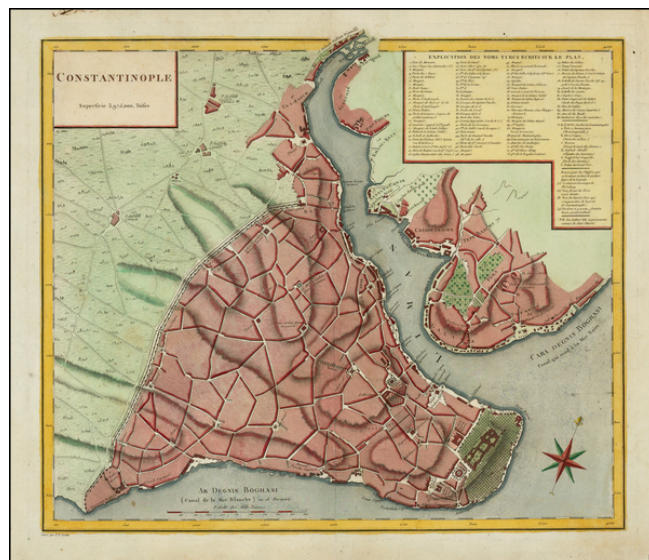

## Constantinople

**Stock#:** 33806  
**Map Maker:** Tardieu  
**Date:** 1782 circa  
**Place:** Paris  
**Color:** Hand Colored  
**Condition:** VG  
**Size:** 18.5 x 15.5 inches  
**Price:** SOLD

### Description:

Detailed map of Constantinopel (Istanbul), published by Pierre Francois Tardieu in Paris.

The map includes key locating nearly 100 places.