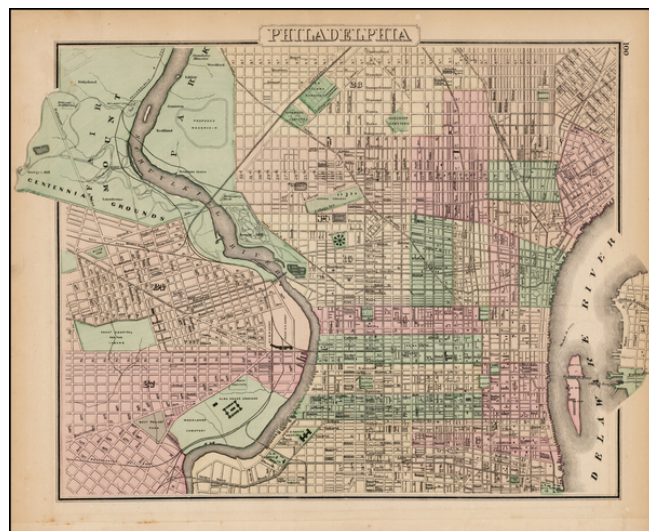

Barry Lawrence Ruderman Antique Maps Inc.

7407 La Jolla Boulevard
La Jolla, CA 92037

www.raremaps.com

(858) 551-8500
blr@raremaps.com

Philadelphia

Stock#: 33708
Map Maker: Gray
Date: 1870 circa
Place:
Color: Hand Colored
Condition: VG+
Size: 16 x 13 inches
Price: SOLD

Description:

Detailed large format plan of Philadelphia, colored by wards and showing streets, rail lines, parks, buildings, stations, islands, and a host of other details.

Detailed Condition: