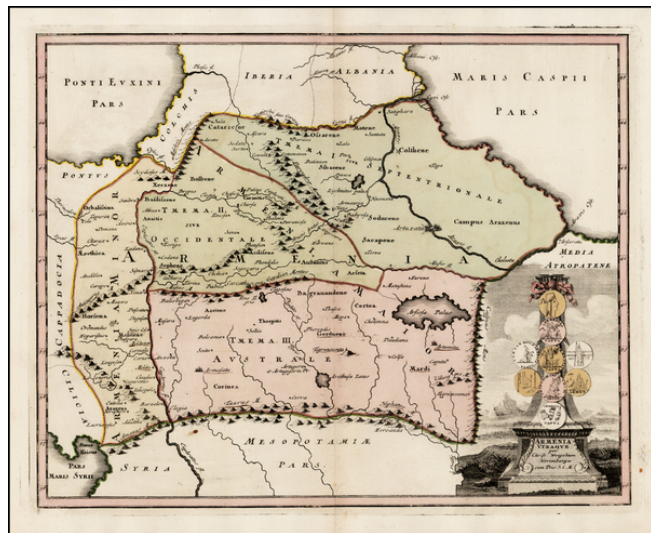

Barry Lawrence Ruderman Antique Maps Inc.

7407 La Jolla Boulevard
La Jolla, CA 92037

www.raremaps.com

(858) 551-8500
blr@raremaps.com

Armenia Utraque . . .

Stock#: 33528
Map Maker: Weigel
Date: 1720
Place: Nuremberg
Color: Hand Colored
Condition: VG+
Size: 16 x 12 inches
Price: SOLD

Description:

Detailed map of the ancient regions of Armenia, including modern day Armenia, Georgia and Azerbaijan.
Includes decorative cartouche.

Detailed Condition: