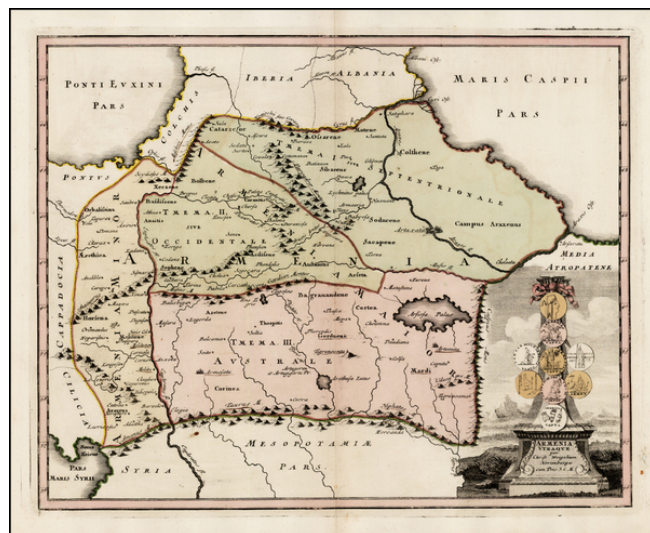

## Armenia Utraque . . .

**Stock#:** 33528  
**Map Maker:** Weigel  
**Date:** 1720  
**Place:** Nuremberg  
**Color:** Hand Colored  
**Condition:** VG+  
**Size:** 16 x 12 inches  
**Price:** SOLD

### Description:

Detailed map of the ancient regions of Armenia, including modern day Armenia, Georgia and Azerbaijan.  
Includes decorative cartouche.