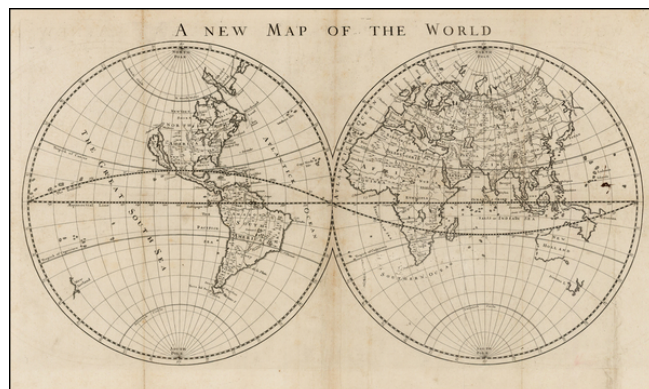

## A New Map of the World

**Stock#:** 33280gm  
**Map Maker:** Moll  
**Date:** 1703 circa  
**Place:** London  
**Color:** Uncolored  
**Condition:** VG  
**Size:** 21 x 12 inches  
**Price:** SOLD

### Description:

Interesting double hemisphere map of the World, published in London at the beginning of the 18th Century.

The map shows California as an island, an incomplete coastline for New Zealand (with only Tasman's discoveries), incomplete Australia (again, primarily showing the discoveries known to Tasman), no Southern Hemisphere or Antarctic landmasses, and a blank Northwest Coast of Amreica, above California.

The map lacks the conjecture and embellishments of many of its contemporaries.