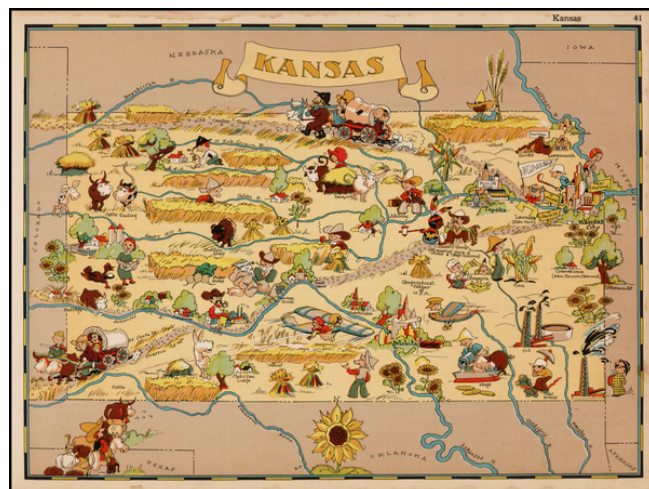

Barry Lawrence Ruderman Antique Maps Inc.

7407 La Jolla Boulevard
La Jolla, CA 92037

www.RareMaps.com

(858) 551-8500
blr@RareMaps.com

Kansas

Stock#: 33175
Map Maker: Taylor White
Date: 1935
Place: Boston
Color: Color
Condition: VG+
Size: 12 x 9 inches
Price: \$65.00

Description:

Marvelous whimsical map of Kansas.

Ruth Taylor White was among the most prolific makers of pictographic maps. Her whimsical style combines her artistic skills with local color and flavor, making her maps among the most collected pictographic maps.