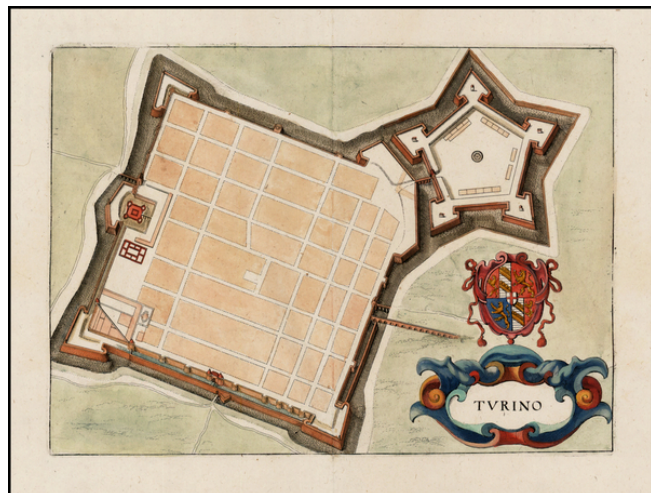

## Turino

**Stock#:** 33172  
**Map Maker:** Merian  
**Date:** 1636  
**Place:** Frankfurt  
**Color:** Hand Colored  
**Condition:** VG  
**Size:** 14.5 x 10.5 inches  
**Price:** \$245.00

### Description:

Detailed town plan of Torino, showing the fortified walls.

Cartouche and coat of arms. Fine full color example.