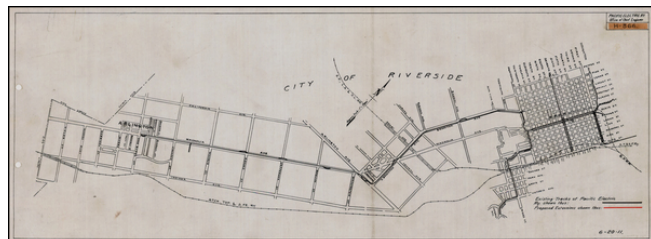

Barry Lawrence Ruderman Antique Maps Inc.

7407 La Jolla Boulevard
La Jolla, CA 92037

www.raremaps.com

(858) 551-8500
blr@raremaps.com

(Pacific Electric Railway Lines in Riverside, California)

Stock#: 33091df
Map Maker: Pacific Electric Railway
Date: 1911
Place: Los Angeles
Color: Uncolored
Condition: VG+
Size: 22.5 x 8 inches
Price: SOLD

Description:

Detailed plan of a portion of Riverside, California, showing the existing and proposed lines of the Pacific Electric Railway in Riverside, California.

Extends from Arlington along Magnolia to Brockton Avenue and then into the downtown area, where it intersects with the lines of the Southern Pacific Railway.