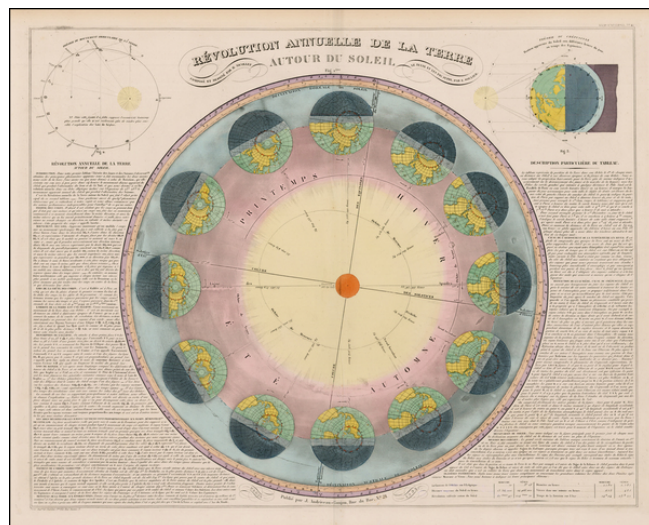

## Révolution Annuelle de la Terre autour du Soleil . . . 1854

**Stock#:** 32932  
**Map Maker:** Andriveau-Goujon  
**Date:** 1854  
**Place:** Paris  
**Color:** Hand Colored  
**Condition:** VG+  
**Size:** 23 x 18.5 inches  
**Price:** SOLD

### Description:

Nice example of Andriveau Goujon's spectacular chart tracking the 12 monthly phases of the earth's orbit around the sun and showing the relative projections of sunlight, with two smaller diagrams.

A wonderful decorative large celestial diagram, unique to this atlas. Only Andriveau-Goujon among his contemporaries included such a fine group of Celestial maps in his general atlas.