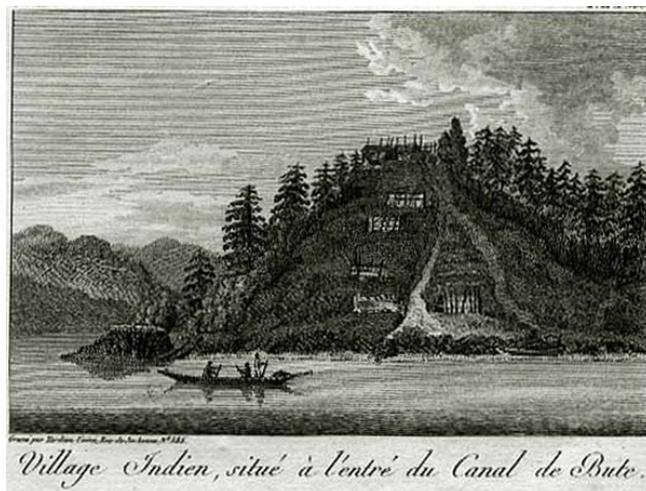

**Barry Lawrence Ruderman
Antique Maps Inc.**

7407 La Jolla Boulevard
La Jolla, CA 92037

www.raremaps.com

(858) 551-8500
blr@raremaps.com

Village Indien, situe a l'entre du Canal de Bute

Stock#: 3286
Map Maker: Vancouver
Date: 1800
Place: Paris
Color: Uncolored
Condition: VG
Size: 5.5 x 3.5 inches
Price: SOLD

Description:

Early important view from the First 8vo French edition of Vancouver's Atlas.

Detailed Condition: