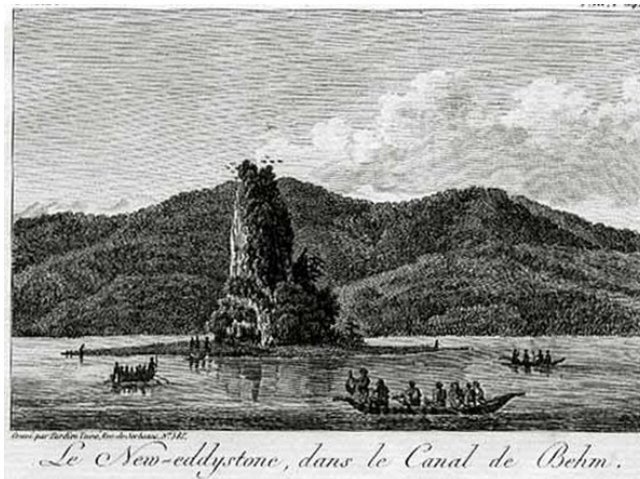

**Barry Lawrence Ruderman  
Antique Maps Inc.**

7407 La Jolla Boulevard  
La Jolla, CA 92037

www.raremaps.com

(858) 551-8500  
blr@raremaps.com

---

**Le New-eddystone, dans le Canal de Behm**

**Stock#:** 3277  
**Map Maker:** Vancouver  
**Date:** 1798  
**Place:** Paris  
**Color:** Uncolored  
**Condition:** VG  
**Size:** 5 x 3.5 inches  
**Price:** SOLD

**Description:**

Early important view from the First 8vo French edition of Vancouver's Atlas.

**Detailed Condition:**