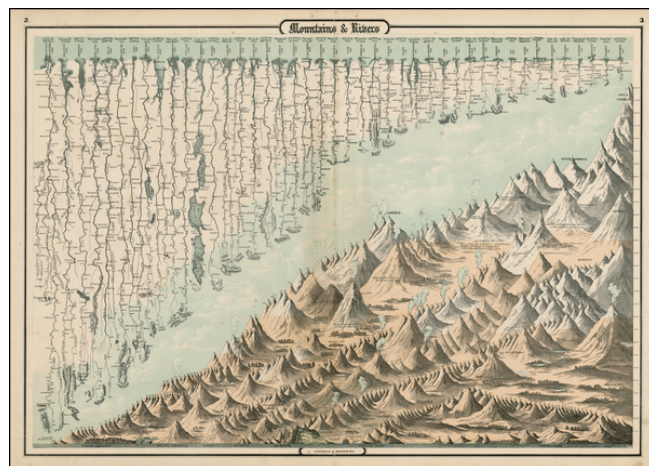

## Mountains & Rivers

**Stock#:** 32746  
**Map Maker:** Johnson & Browning  
**Date:** 1861  
**Place:** New York  
**Color:** Hand Colored  
**Condition:** VG  
**Size:** 24 x 17 inches  
**Price:** SOLD

### Description:

Decorative example of Johnson & Browning's mountains and rivers plate, showing the lengths of the principal rivers of the world and heights of the principal mountains.

Delineates volcanoes, mountain lakes and other features. Includes names and distances, and identifies continents. An interesting and decorative item.

### Detailed Condition:

Minor discoloration at centerfold