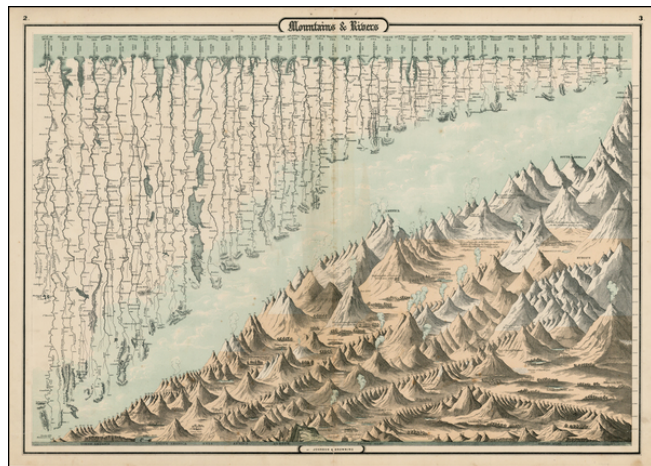

## Mountains & Rivers

**Stock#:** 32746  
**Map Maker:** Johnson & Browning  
**Date:** 1861  
**Place:** New York  
**Color:** Hand Colored  
**Condition:** VG  
**Size:** 24 x 17 inches  
**Price:** SOLD

### Description:

Decorative example of Johnson & Browning's mountains and rivers plate, showing the lengths of the principal rivers of the world and heights of the principal mountains.

Delineates volcanoes, mountain lakes and other features. Includes names and distances, and identifies continents. An interesting and decorative item.

### Detailed Condition:

Minor discoloration at centerfold