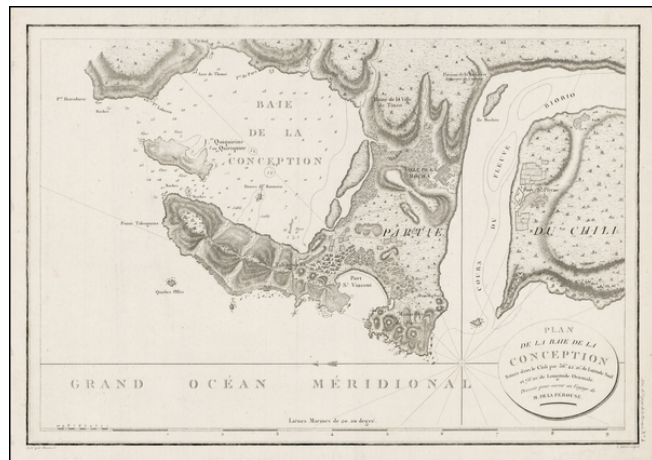

**Barry Lawrence Ruderman
Antique Maps Inc.**

7407 La Jolla Boulevard
La Jolla, CA 92037

www.raremaps.com

(858) 551-8500
blr@raremaps.com

Plan De La Baie De La Concepcion Situe dans le Chili . . .

Stock#: 32556
Map Maker: La Perouse
Date: 1797
Place: Paris
Color: Uncolored
Condition: VG+
Size: 20 x 13 inches
Price: SOLD

Description:

Detailed plan of the Bay of Concepcion in Chile, from first official account of the Voyage of La Perouse.

Detailed Condition: