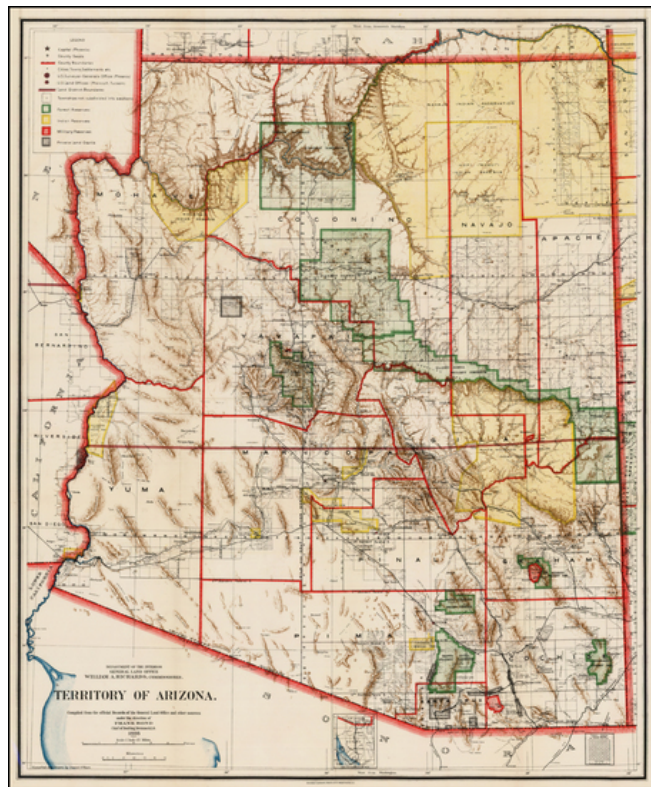

Barry Lawrence Ruderman Antique Maps Inc.

7407 La Jolla Boulevard
La Jolla, CA 92037

www.raremaps.com

(858) 551-8500
blr@raremaps.com

Territory of Arizona . . . 1903

Stock#: 32473
Map Maker: General Land Office
Date: 1903
Place: Washington
Color: Color
Condition: Fine
Size: 20.5 x 17 inches
Price: SOLD

Description:

One of the best and most highly detailed map of Arizona Territory of the period.

The map was produced by the Dept. of the Interior, under the Supervision of Harry King. This edition is revised and reconstructed by R.H. Morton. The legend notes, the various US Surveyor General's offices in the Territory, US Land Offices, Indian Reservations, Military Reservations, Private Claims Confirmed, Private Claims Unconfirmed, and Townships not yet subdivided. The map notes towns, roads, railroads, railway and stagecoach stations, mines, wells, mountains, rivers, and a host of other details.

An essential map for Arizona collectors, offered here in flawless condition.

Detailed Condition: