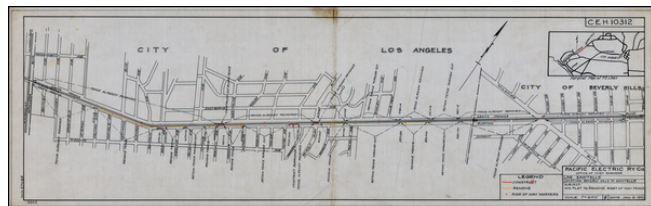

**Barry Lawrence Ruderman
Antique Maps Inc.**

7407 La Jolla Boulevard
La Jolla, CA 92037

www.raremaps.com

(858) 551-8500
blr@raremaps.com

Pacific Electric Ry. Co. (Sawtelle Line, Beverly Hills to Sawtelle)

Stock#: 32375df
Map Maker: Pacific Electric Railway
Date: 1927
Place: Los Angeles
Color: Outline Color
Condition: VG
Size: 26 x 8 inches
Price: SOLD

Description:

Fine internal working map showing the Sawtelle line, following Santa Monica Boulevard from Beverly Drive to Sepulveda Boulevard, with additional details along Wilshire Boulevard.

A unique early map produced by the engineers of the Pacific Electric Railway Co.

Detailed Condition:

Tracing map of waxed linen