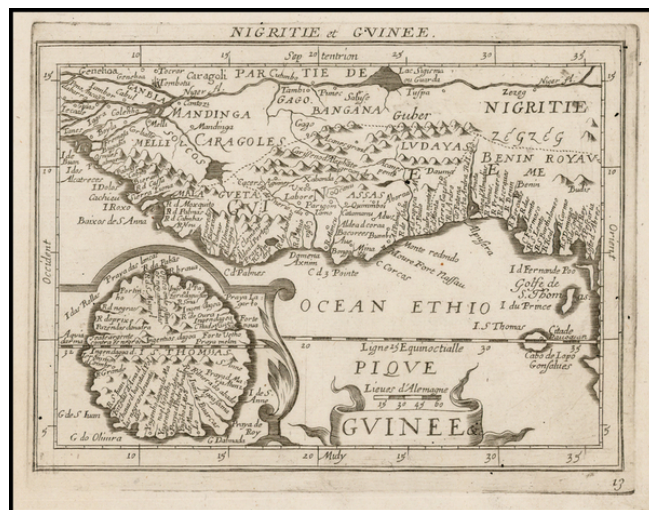

Barry Lawrence Ruderman Antique Maps Inc.

7407 La Jolla Boulevard
La Jolla, CA 92037

www.raremaps.com

(858) 551-8500
blr@raremaps.com

Guinee &c.

Stock#: 32364
Map Maker: Picart
Date: 1657 circa
Place: Paris
Color: Uncolored
Condition: VG
Size: 7.5 x 5.5 inches
Price: SOLD

Description:

Rare map of part of West Africa, which appeared in Picart's *Tresor des carte Geographiques*, published in Paris.

Picart's map is based upon Jansson's map, published in his *Atlas Minor* in 1628. The first French version of the map was published by Jean Boisseau in 1643, followed by this rare map by Picart, first published in 1651.

The map is extremely rare, with no appearances in AMPR in the past 30 years.

Detailed Condition: