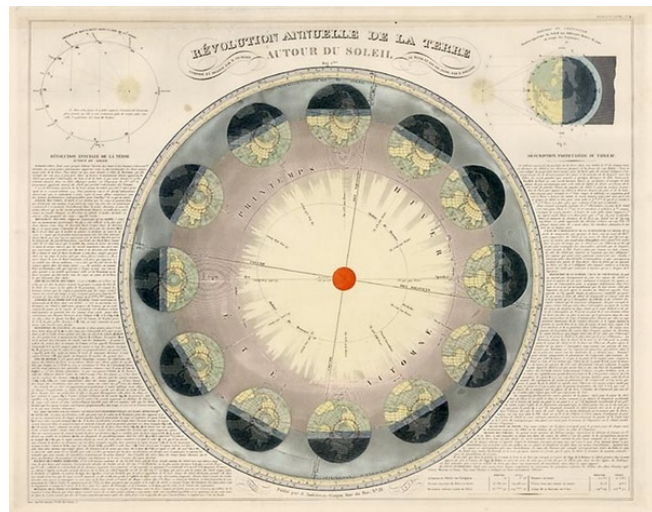

Barry Lawrence Ruderman Antique Maps Inc.

7407 La Jolla Boulevard
La Jolla, CA 92037

www.raremaps.com

(858) 551-8500
blr@raremaps.com

Révolution annuelle de la Terre autour du soleil

Stock#: 3236
Map Maker: Andriveau-Goujon
Date: 1849
Place: Paris
Color: Hand Colored
Condition: VG+
Size: 23 x 18.5 inches
Price: SOLD

Description:

Spectacular chart tracking the 12 monthly phases of the earth's orbit around the sun and showing the relative projections of sunlight, with two smaller diagrams. A wonderful decorative large celestial diagram, unique to this atlas. Only Andriveau-Goujon among his contemporaries included such a fine group of Celestial maps in his general atlas.