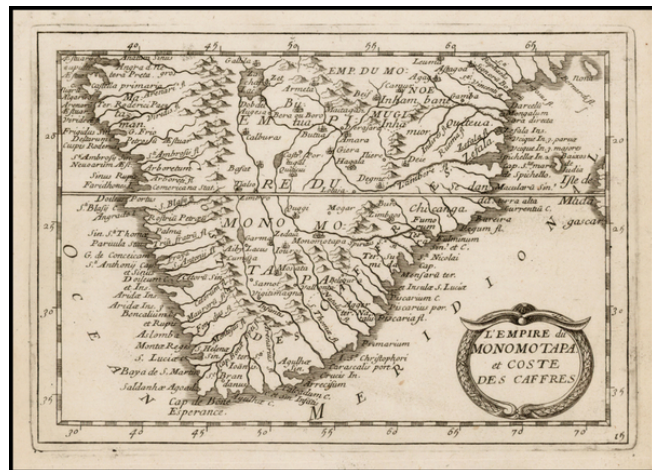

Barry Lawrence Ruderman Antique Maps Inc.

7407 La Jolla Boulevard
La Jolla, CA 92037

www.raremaps.com

(858) 551-8500
blr@raremaps.com

L'Empire du Monomotapa et Coste Des Caaffres

Stock#: 32316
Map Maker: Picart
Date: 1657 circa
Place: Paris
Color: Uncolored
Condition: VG
Size: 7.5 x 5.5 inches
Price: SOLD

Description:

Rare map of South Africa, which appeared in Picart's *Tresor des carte Geographiques*, published in Paris.

Picart's map is based upon Jansson's map, published in his *Atlas Minor* in 1628. The first French version of the map was published by Jean Boisseau in 1643, followed by this rare map by Picart, first published in 1651.

The map is extremely rare, with no appearances in AMPR in the past 30 years.

Detailed Condition: