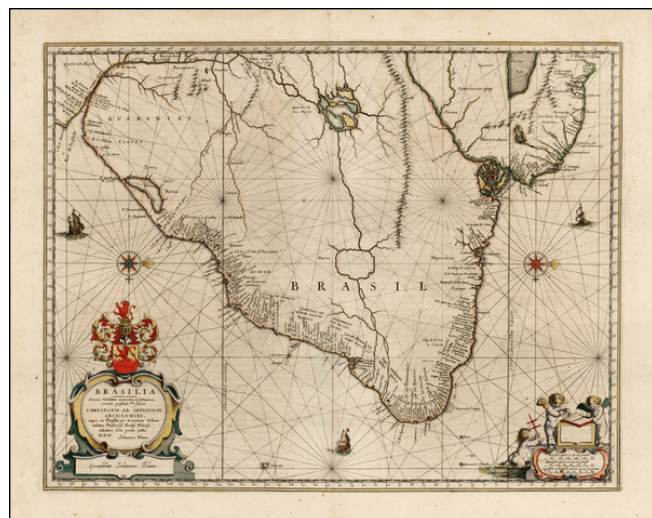

Barry Lawrence Ruderman Antique Maps Inc.

7407 La Jolla Boulevard
La Jolla, CA 92037

www.raremaps.com

(858) 551-8500
blr@raremaps.com

Brasilia . . .

Stock#: 32095
Map Maker: Blaeu
Date: 1642 circa
Place: Amsterdam
Color: Hand Colored
Condition: VG
Size: 19.5 x 15 inches
Price: SOLD

Description:

Striking old color example of Blaeu's second map of Brazil, oriented with west at the top.

Includes 2 cartouches, 3 sailing ships, 2 compass roses, rhumb lines, etc.

Detailed Condition:

Old color.