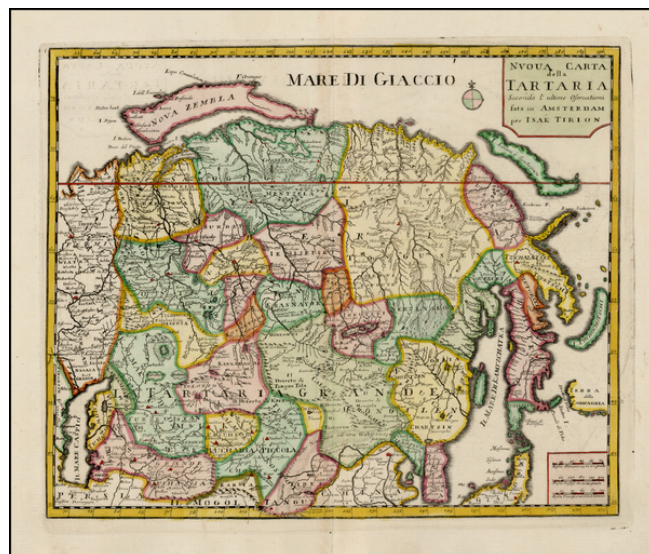

Barry Lawrence Ruderman Antique Maps Inc.

7407 La Jolla Boulevard
La Jolla, CA 92037

www.raremaps.com

(858) 551-8500
blr@raremaps.com

Nuova Carta della Tartaria Secondo l'ultime Oservationi . . .

Stock#: 32077
Map Maker: Tirion
Date: 1760
Place: Amsterdam
Color: Hand Colored
Condition: VG
Size: 13.5 x 11 inches
Price: SOLD

Description:

Detailed map of Tartaria, extending from the Caspian Sea to Japan, Korea, Kamtchatka and the Pacific.

Detailed Condition: