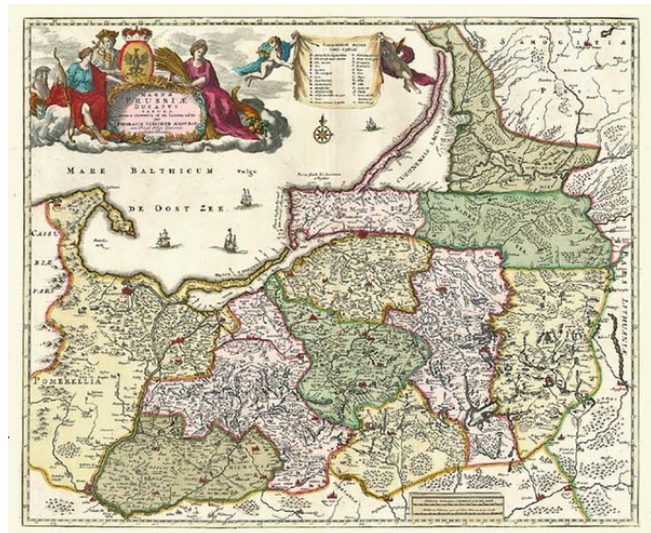

## Magnae Prussiae Ducatus Tabula denuo correcta et in lucem edita...

**Stock#:** 3206  
**Map Maker:** Visscher I  
**Date:** 1690  
**Place:** Amsterdam  
**Color:** Hand Colored  
**Condition:** VG+  
**Size:** 21 x 17.5 inches  
**Price:** SOLD

### Description:

Striking old color example of Visscher's map of Prussia and part of the Baltic region. Includes a gorgeous cartouche and banner key held aloft by 2 cherubs, plus 4 sailing ships and a compass rose. A gorgeous example of this scarce decorative map, with wide clean margins and in pristine condition.