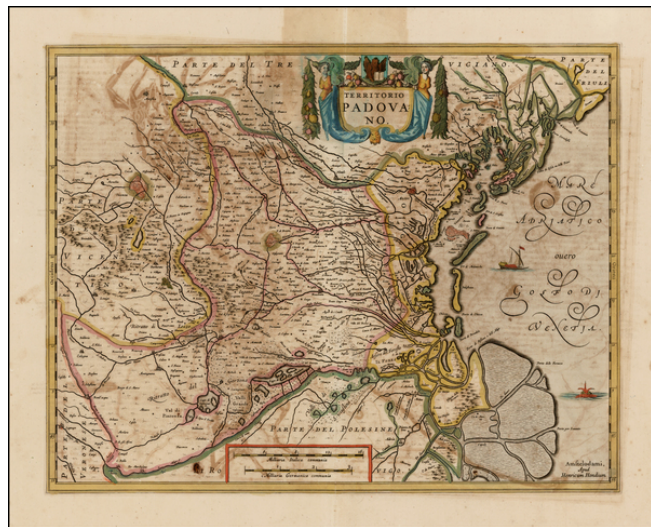

Barry Lawrence Ruderman Antique Maps Inc.

7407 La Jolla Boulevard
La Jolla, CA 92037

www.raremaps.com

(858) 551-8500
blr@raremaps.com

Territorio Padovano

Stock#: 32043sm
Map Maker: Hondius
Date: 1640 circa
Place: Amsterdam
Color: Hand Colored
Condition: VG
Size: 19 x 15 inches
Price: SOLD

Description:

Nice old color example of Hondius's map of northeastern Italy, centered on Padova, Venice and Vicenza.

Includes a decorative cartouche.

Detailed Condition:

Old Color. Toning and some color offsetting.