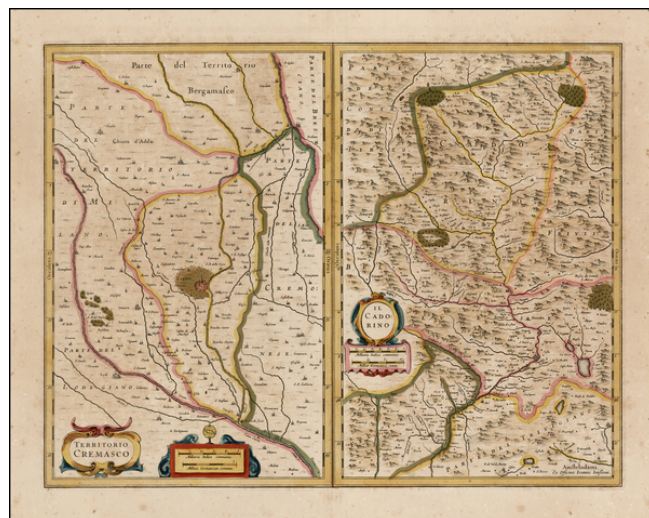

## Territorio Cremasco / Il Cadrino

**Stock#:** 31985sm  
**Map Maker:** Jansson  
**Date:** 1640 circa  
**Place:** Amsterdam  
**Color:** Hand Colored  
**Condition:** VG  
**Size:** 20 x 15.5 inches  
**Price:** SOLD

### Description:

Nice old color example of Jansson's maps of the Cadorino and Cremaco regions in northeastern Italy.

Includes a decorative cartouche in each map.

### Detailed Condition:

Old Color. Minor toning.