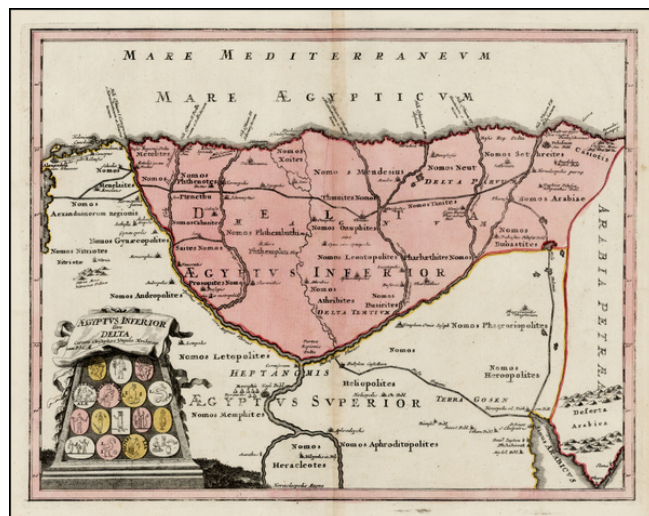

## Aegyptus Inferior sive Delta . . .

**Stock#:** 31974  
**Map Maker:** Weigel  
**Date:** 1718  
**Place:** Nuremberg  
**Color:** Hand Colored  
**Condition:** VG  
**Size:** 15 x 12 inches  
**Price:** \$195.00

### Description:

Detailed map of the Lower Part of Egypt, embellished with a cartouche illustrating 16 early Egyptian Coins.

Provides a large format look at the Nile Delta, extending south the area near Memphis, Goshen, Nilopolis and Heracleopolis.

### Detailed Condition:

Minor discoloration at centerfold