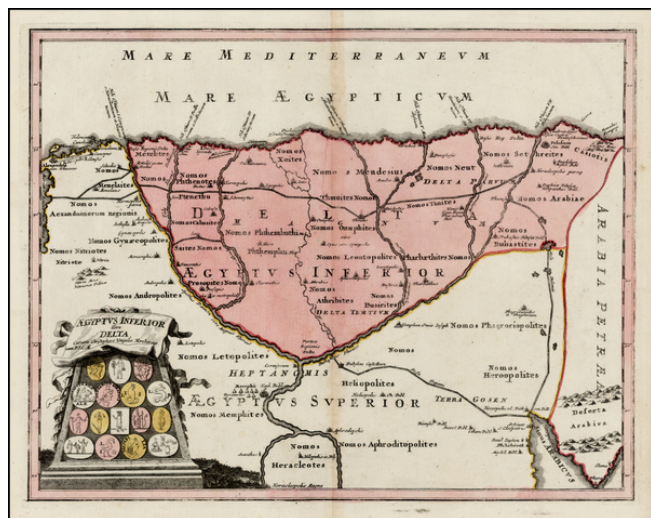

Barry Lawrence Ruderman Antique Maps Inc.

7407 La Jolla Boulevard
La Jolla, CA 92037

www.raremaps.com

(858) 551-8500
blr@raremaps.com

Aegyptus Inferior sive Delta . . .

Stock#: 31974
Map Maker: Weigel
Date: 1718
Place: Nuremberg
Color: Hand Colored
Condition: VG
Size: 15 x 12 inches
Price: \$ 195.00

Description:

Detailed map of the Lower Part of Egypt, embellished with a cartouche illustrating 16 early Egyptian Coins.

Provides a large format look at the Nile Delta, extending south the area near Memphis, Goshen, Nilopolis and Heracleopolis.

Detailed Condition:

Minor discoloration at centerfold