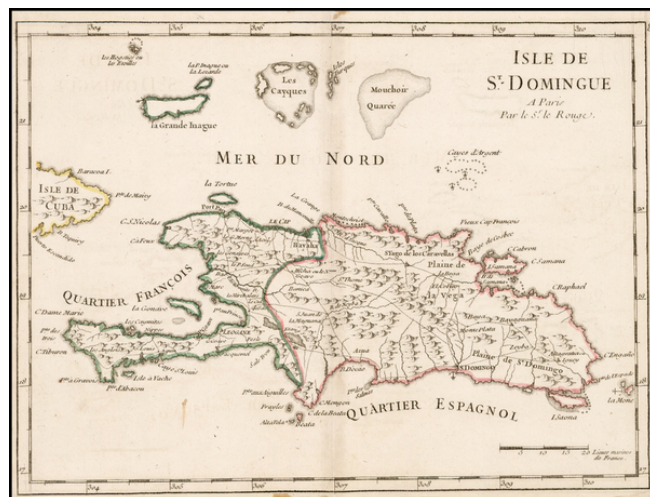

## Isle De St. Domingue

**Stock#:** 31873  
**Map Maker:** Le Rouge  
**Date:** 1746  
**Place:** Paris  
**Color:** Hand Colored  
**Condition:** VG  
**Size:** 11 x 8 inches  
**Price:** SOLD

### Description:

Interesting map of Haiti and Santa Domingo from Le Rouge's *Nouvel Atlas Portatif*.