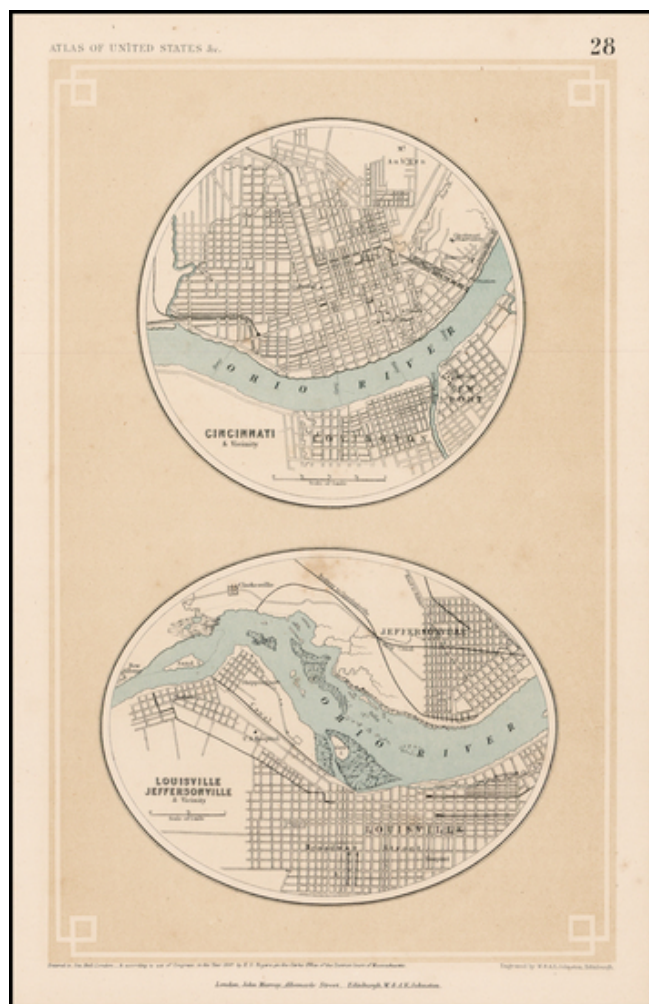

Barry Lawrence Ruderman Antique Maps Inc.

7407 La Jolla Boulevard
La Jolla, CA 92037

www.raremaps.com

(858) 551-8500
blr@raremaps.com

Cincinnati & Vicinity (and) Louisville Jeffersonville & Vicinity

Stock#: 31872
Map Maker: Rogers & Johnston
Date: 1857
Place: London
Color: Hand Colored
Condition: VG+
Size: 7.5 x 12.5 inches
Price: SOLD

Description:

Rare map off Louisville & Cincinnati, from Rogers & Johnston's *Atlas of the United States*.

Detailed Condition: