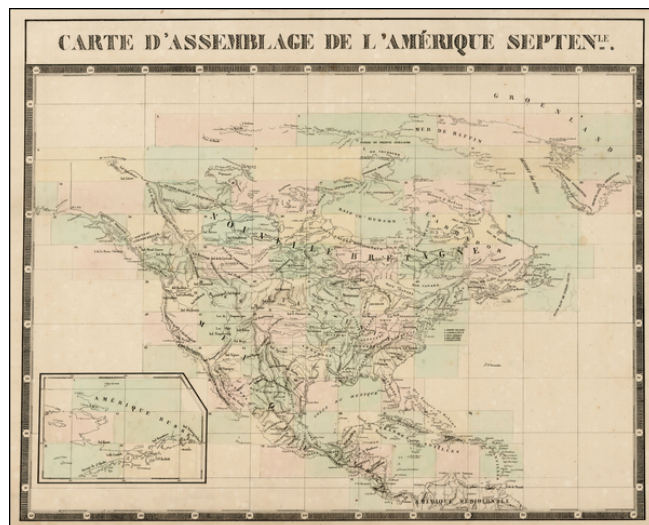

## Carte D'Assemblage De L'Amérique Septentrionale

**Stock#:** 31844  
**Map Maker:** Vandermaelen  
**Date:** 1827  
**Place:** Brussels  
**Color:** Hand Colored  
**Condition:** VG  
**Size:** 24 x 19 inches  
**Price:** \$145.00

### Description:

A nice example of Vandermaelen's Key Sheet to his map of North America, published in 76 Sheets, probably the grandest North American Wall map of the 19th Century.

From Vandermaelen's remarkable 6 volume atlas, which if combined as globe gores forms an immense globe. Vandermaelen accomplished the first atlas mapping of the world on a uniform scale. His treatment of the Western US is a landmark in the history the cartography of the Transmississippi West, undertaking to map in 20 sheets a region which American publishers were virtually ignoring.