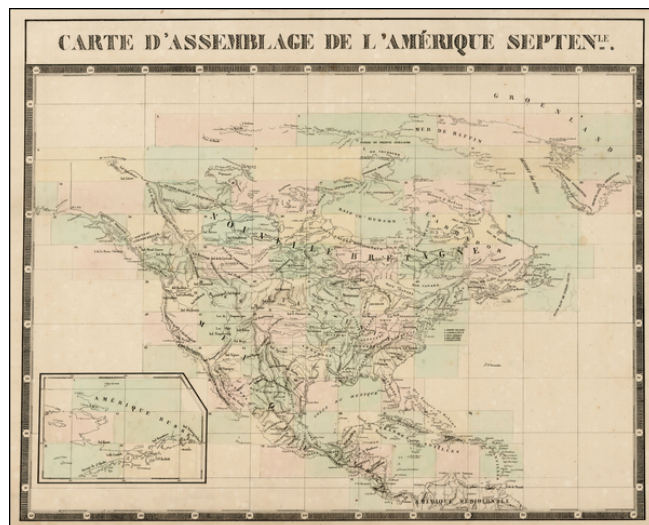

## Carte D'Assemblage De L'Amérique Septentrionale

**Stock#:** 31844  
**Map Maker:** Vandermaelen  
**Date:** 1827  
**Place:** Brussels  
**Color:** Hand Colored  
**Condition:** VG  
**Size:** 24 x 19 inches  
**Price:** \$175.00

### Description:

A nice example of Vandermaelen's Key Sheet to his map of North America, published in 76 Sheets, probably the grandest North American Wall map of the 19th Century.

From Vandermaelen's remarkable 6 volume atlas, which if combined as globe gores forms an immense globe. Vandermaelen accomplished the first atlas mapping of the world on a uniform scale. His treatment of the Western US is a landmark in the history the cartography of the Transmississippi West, undertaking to map in 20 sheets a region which American publishers were virtually ignoring.