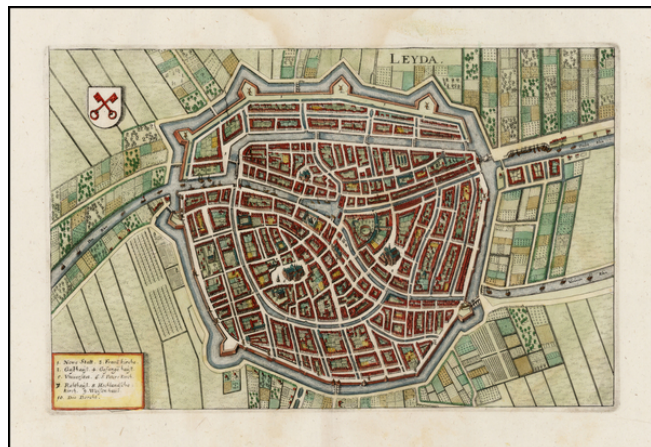

Barry Lawrence Ruderman Antique Maps Inc.

7407 La Jolla Boulevard
La Jolla, CA 92037

www.raremaps.com

(858) 551-8500
blr@raremaps.com

Leyda

Stock#: 31777
Map Maker: Merian
Date: 1638 circa
Place: Frankfurt
Color: Hand Colored
Condition: VG
Size: 12.5 x 8.5 inches
Price: SOLD

Description:

Detailed plan of the City of Leiden, showing its fortifications, canals, streets, gates, walls and major buildings.

Detailed Condition:

minor dampstain at top center