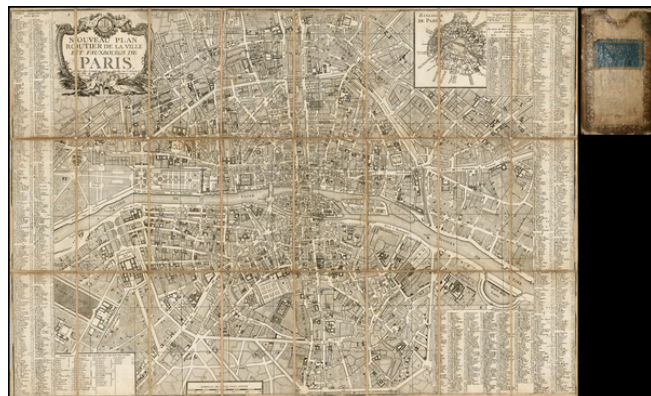

Stock#: 31755
Map Maker: Esnauts & Rapilly
Date: 1784
Place: Paris
Color: Uncolored
Condition: VG
Size: 21 x 24 inches
Price: SOLD

Description:

Decorative and highly detailed plan of Paris, with an inset map of "Banlieue de Paris."

Shows Paris in remarkable detail, including the structure and shape of a number of the buildings in Paris and a number of Garden plans.

Detailed Condition:

Dissected and laid on original linen, with original slip case.