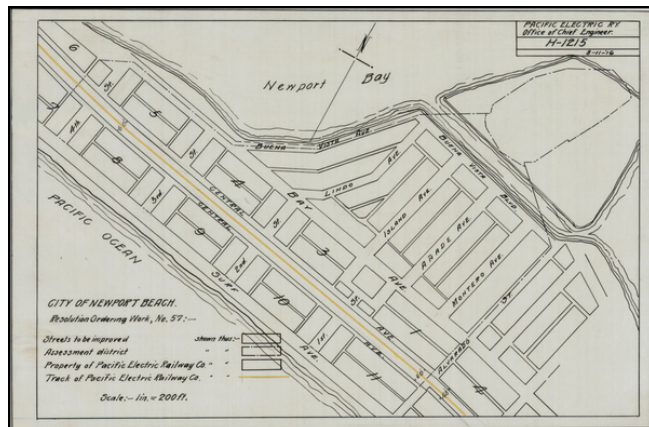

Barry Lawrence Ruderman Antique Maps Inc.

7407 La Jolla Boulevard
La Jolla, CA 92037

www.raremaps.com

(858) 551-8500
blr@raremaps.com

City of Newport Beach. Resolution Ordering Work, No. 57:

Stock#: 31694df
Map Maker: Pacific Electric Railway
Date: 1916
Place: Los Angeles
Color: Uncolored
Condition: VG+
Size: 12 x 8.5 inches
Price: \$ 145.00

Description:

Detailed map of a portion of Newport Beach, bounded by Surf Avenue, Buena Vista Avenue, 4th Street and Alvarado Street.

Shows the tracks of the Pacific Electric Railway and other details.

Detailed Condition: