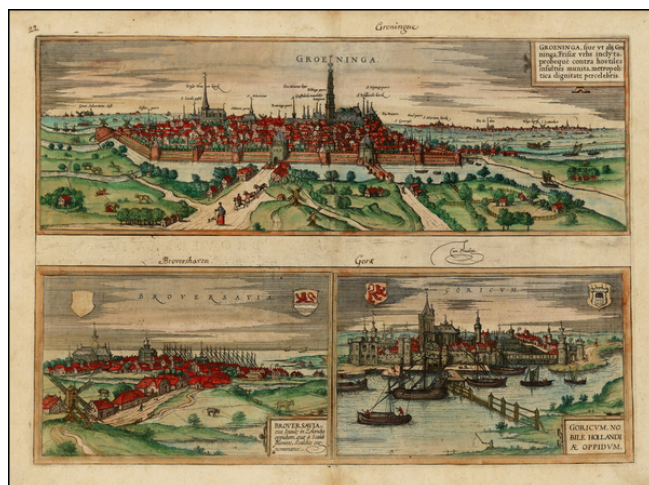

Barry Lawrence Ruderman Antique Maps Inc.

7407 La Jolla Boulevard
La Jolla, CA 92037

www.raremaps.com

(858) 551-8500
blr@raremaps.com

Groeninga, sive ut alij Gruninga, Frisae urbs . . . / Broversavia, cius Insulae in Zelandia oppidum . . . / Gronicum Nobile Hollaniae Oppidum

Stock#: 31667
Map Maker: Braun & Hogenberg
Date: 1572 circa
Place: Cologne
Color: Hand Colored
Condition: VG
Size: 18 x 13 inches
Price: SOLD

Description:

Decorative early views of Groeninga, Gork and Brovershaven.

Bird's-eye view of the 3 towns with details of the surrounding fields, farms and structures.

From Braun & Hogenberg's *Civitatus Orbis Terrarum*, the most important book of town plans and views published in the 16th Century.

Detailed Condition:

Old Color. Minor repairs and soiling near centerfold.