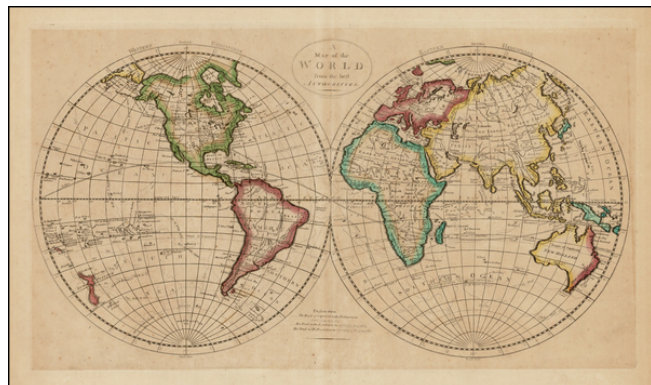

Barry Lawrence Ruderman Antique Maps Inc.

7407 La Jolla Boulevard
La Jolla, CA 92037

www.raremaps.com

(858) 551-8500
blr@raremaps.com

A Map of the World from the best Authorities

Stock#: 31625
Map Maker: Vallance & Thackara
Date: 1814
Place: Philadelphia
Color: Hand Colored
Condition: VG
Size: 20 x 11.5 inches
Price: SOLD

Description:

Decorative double hemisphere map of the World, which appeared in Carey's *General Atlas*.

The map shows some of the tracks of Captain James Cook in the Antarctic Regions and an interesting Northwest Coast of America, New Zealand and Australia.