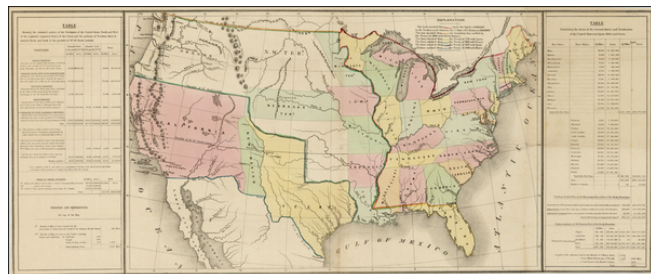

Barry Lawrence Ruderman Antique Maps Inc.

7407 La Jolla Boulevard
La Jolla, CA 92037

www.raremaps.com

(858) 551-8500
blr@raremaps.com

[United States]

Stock#: 31546
Map Maker: Gilman
Date: 1848
Place: Philadelphia
Color: Hand Colored
Condition: VG
Size: 33.5 x 14.5 inches

Price: SOLD

Description:

Interesting US map prepared immediately after the Treaty of Guadalupe Hidalgo.

Traces the various Treaty acquisitions of US territory, including British Treaties of 1783, 1842 & 1846, Spanish Treaties of 1795, Louisiana Purchase, etc.

Shows accessions of US lands after Treaty of Guadalupe Hidalgo, with some transitional territorial configurations; tables at sides give areas.

Detailed Condition: