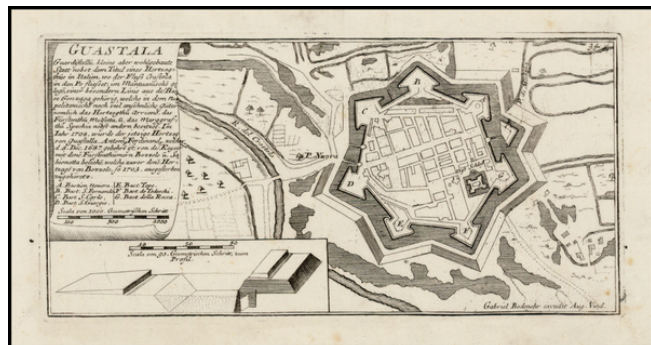

Barry Lawrence Ruderman Antique Maps Inc.

7407 La Jolla Boulevard
La Jolla, CA 92037

www.raremaps.com

(858) 551-8500
blr@raremaps.com

Guastala . . .

Stock#: 31501
Map Maker: Bodenehr

Date: 1700 circa
Place: Augsburg
Color: Uncolored
Condition: VG+
Size: 8 x 4 inches

Price: \$ 75.00

Description:

Detailed view and plan of the fortifications of the City of Verona, published by Gabriel Bodenehr.

Detailed Condition: