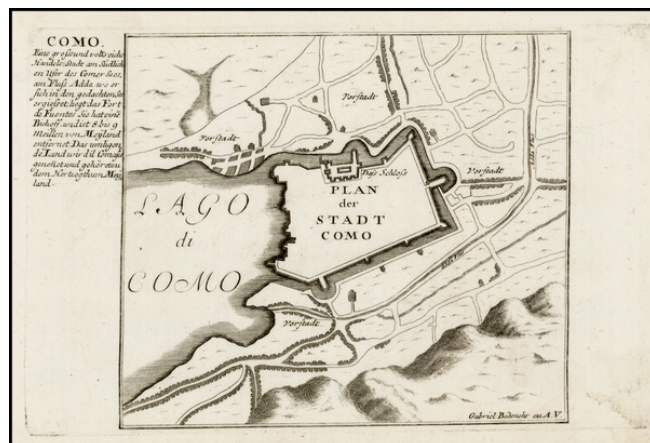

Barry Lawrence Ruderman Antique Maps Inc.

7407 La Jolla Boulevard
La Jolla, CA 92037

www.raremaps.com

(858) 551-8500
blr@raremaps.com

Como . . .

Stock#: 31457
Map Maker: Bodenehr
Date: 1700 circa
Place: Augsburg
Color: Uncolored
Condition: VG
Size: 7.25 x 6.25 inches
Price: \$120.00

Description:

Detailed view and plan of the fortifications of the town of Como on the edge of Lago di Como, published by Gabriel Bodenehr.

Detailed Condition: