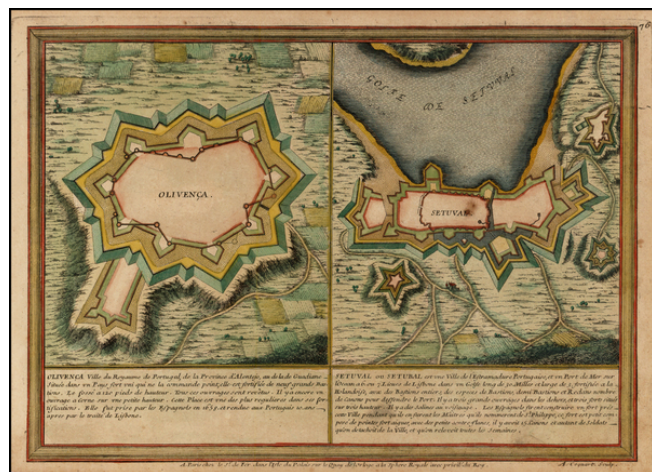

Barry Lawrence Ruderman Antique Maps Inc.

7407 La Jolla Boulevard
La Jolla, CA 92037

www.raremaps.com

(858) 551-8500
blr@raremaps.com

Olvenca (and) Setuval

Stock#: 31446
Map Maker: de Fer

Date: 1705
Place: Paris
Color: Hand Colored
Condition: VG
Size: 13 x 9.5 inches

Price: \$ 125.00

Description:

Two plans showing the fortifications of the towns of Olvenca and Setuval in Portugal.

Detailed Condition: