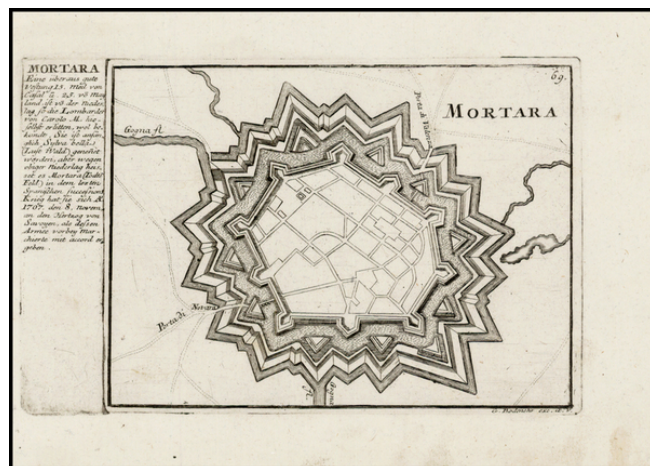

Barry Lawrence Ruderman Antique Maps Inc.

7407 La Jolla Boulevard
La Jolla, CA 92037

www.raremaps.com

(858) 551-8500
blr@raremaps.com

Mortara . . .

Stock#: 31410
Map Maker: Bodenehr
Date: 1700 circa
Place: Augsburg
Color: Uncolored
Condition: VG
Size: 9 x 6.5 inches
Price: \$65.00

Description:

Detailed view and plan of the fortifications of the town of Mortara (southwest of Milan), published by Gabriel Bodenehr.

Detailed Condition: