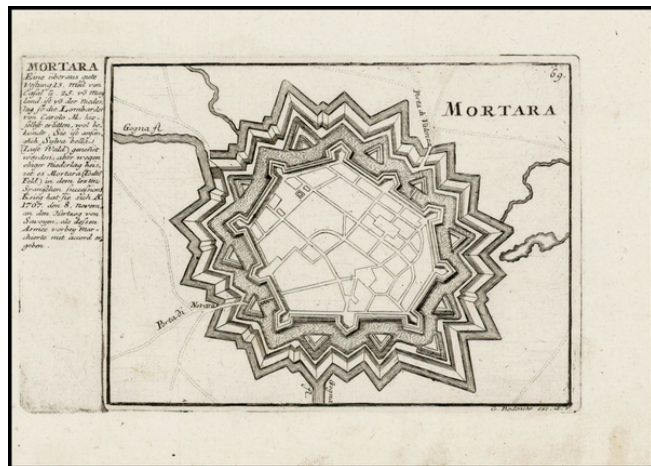

Barry Lawrence Ruderman Antique Maps Inc.

7407 La Jolla Boulevard
La Jolla, CA 92037

www.RareMaps.com

(858) 551-8500
blr@RareMaps.com

Mortara . . .

Stock#: 31410
Map Maker: Bodenehr
Date: 1700 circa
Place: Augsburg
Color: Uncolored
Condition: VG
Size: 9 x 6.5 inches
Price: \$65.00

Description:

Detailed view and plan of the fortifications of the town of Mortara (southwest of Milan), published by Gabriel Bodenehr.

Detailed Condition: