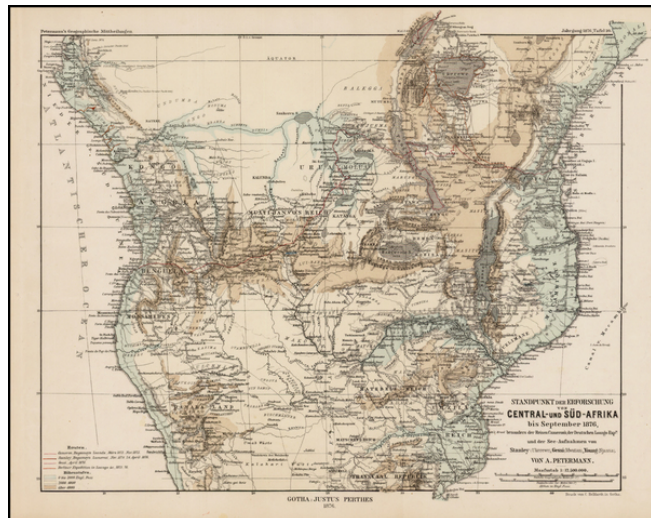

**Barry Lawrence Ruderman
Antique Maps Inc.**

7407 La Jolla Boulevard
La Jolla, CA 92037

www.raremaps.com

(858) 551-8500
blr@raremaps.com

**Standpunkt DerEerorschung von Central-und Sud-Afrika bis September 1876 besonders
der Reisen Cameron's der Deutschen Loango-Expn. unter der See-Aufnahmen von
Stanley ((Ukerewe), Gessi (Mwutan), Young (Njassa)**

Stock#: 31384
Map Maker: Petermann
Date: 1876
Place: Gotha
Color: Color
Condition: VG
Size: 12 x 10 inches
Price: SOLD

Description:

Finely detailed map of Central and South Africa, showing the German Loango expedition and the routes of Stanley, Gessi and Young.