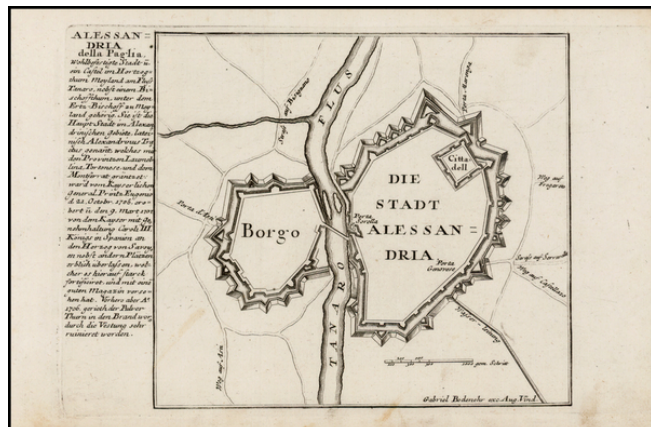

## Alessandria . . .

**Stock#:** 31367  
**Map Maker:** Bodenehr  
  
**Date:** 1700 circa  
**Place:** Augsburg  
**Color:** Uncolored  
**Condition:** VG  
**Size:** 9 x 6.5 inches  
  
**Price:** SOLD

### Description:

Detailed view and plan of the fortifications of the town of Alessandria, published by Gabriel Bodenehr.