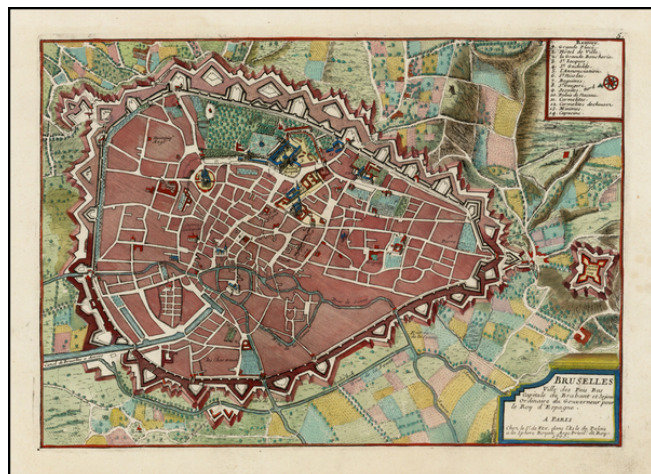

Barry Lawrence Ruderman Antique Maps Inc.

7407 La Jolla Boulevard
La Jolla, CA 92037

www.raremaps.com

(858) 551-8500
blr@raremaps.com

Bruselles Ville de Pais Bas Capitale du Brabant et Sejour Ordinaire du Gouverneur pour le Roy d'Espagne . . . 1705

Stock#: 31327
Map Maker: de Fer
Date: 1705
Place: Paris
Color: Hand Colored
Condition: VG+
Size: 13 x 9.5 inches
Price: SOLD

Description:

Detailed plan of Brussels, with key to major buildings and squares, etc.

The walls of the city and major buildings appear quite clearly. Nice dark impression. From De Fer's *Atlas Curieux*.

Detailed Condition: