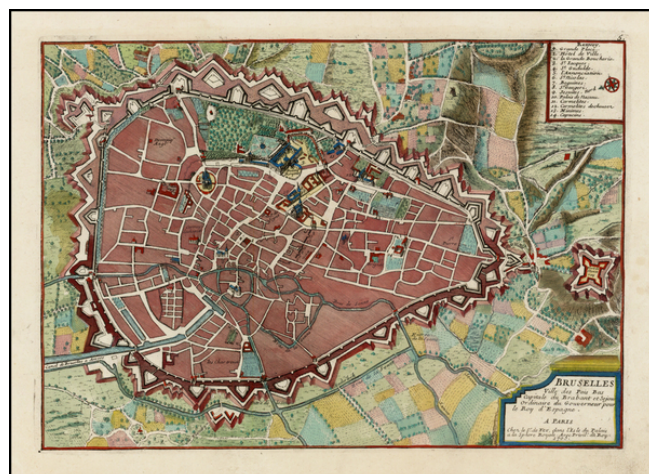

Barry Lawrence Ruderman Antique Maps Inc.

7407 La Jolla Boulevard
La Jolla, CA 92037

www.raremaps.com

(858) 551-8500
blr@raremaps.com

Bruselles Ville de Pais Bas Capitale du Brabant et Sejour Ordinaire du Gouverneur pour le Roy d'Espagne . . . 1705

Stock#: 31327
Map Maker: de Fer
Date: 1705
Place: Paris
Color: Hand Colored
Condition: VG+
Size: 13 x 9.5 inches
Price: SOLD

Description:

Detailed plan of Brussels, with key to major buildings and squares, etc.

The walls of the city and major buildings appear quite clearly. Nice dark impression. From De Fer's *Atlas Curieux*.

Detailed Condition: