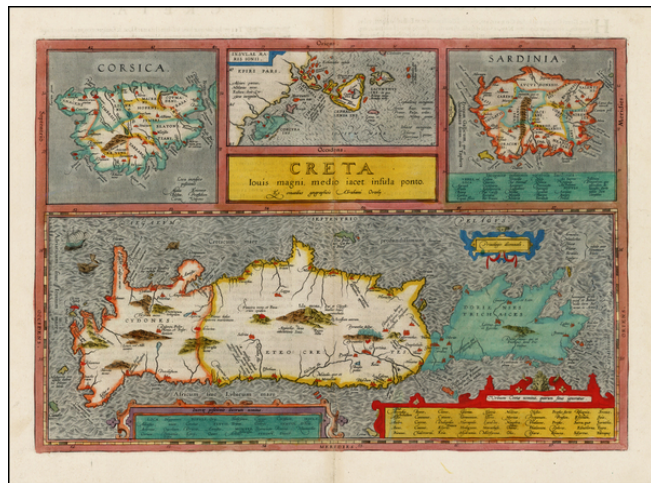

**Barry Lawrence Ruderman  
Antique Maps Inc.**

7407 La Jolla Boulevard  
La Jolla, CA 92037

www.raremaps.com

(858) 551-8500  
blr@raremaps.com

**Corsica [and] Sardinia [and] Creta . . . [and] Insulae Mari Ionii**

**Stock#:** 31304  
**Map Maker:** Ortelius  
**Date:** 1592  
**Place:** Antwerp  
**Color:** Hand Colored  
**Condition:** VG+  
**Size:** 19 x 13 inches  
**Price:** SOLD

**Description:**

Fine example of Ortelius' maps of Corsica, Sardinia, Crete and the Ionian Sea, from his *Theatrum Orbis Terrarum*, the first modern atlas of the world.

**Detailed Condition:**

Old color.