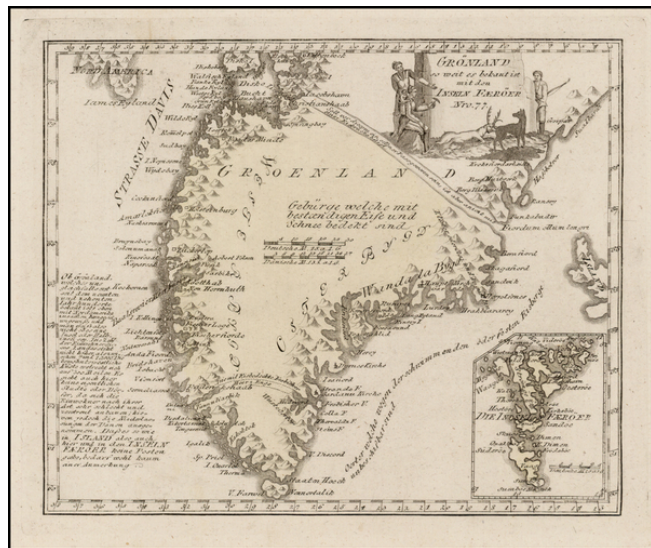

Barry Lawrence Ruderman Antique Maps Inc.

7407 La Jolla Boulevard
La Jolla, CA 92037

www.raremaps.com

(858) 551-8500
blr@raremaps.com

Gronland so weit es bekant is mit der Inseln Faeroer

Stock#: 31154
Map Maker: von Reilly
Date: 1794
Place: Vienna
Color: Hand Colored
Condition: VG+
Size: 11.5 x 9.5 inches
Price: \$225.00

Description:

Scarce map of Greenland, with an inset map of the Faroos.

The map is quite detailed, and shows several settlements and a number of coastal features.

Detailed Condition: