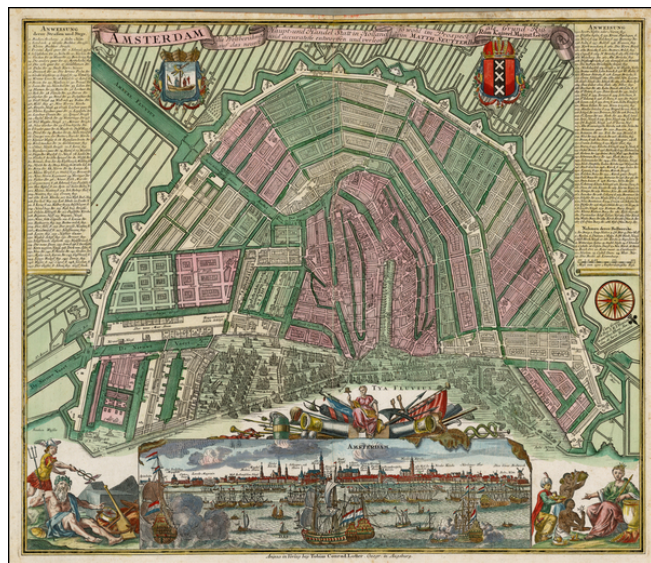

**Barry Lawrence Ruderman  
Antique Maps Inc.**

7407 La Jolla Boulevard  
La Jolla, CA 92037

www.raremaps.com

(858) 551-8500  
blr@raremaps.com

**Amsterdam die Weltberuhmte Haupt-und Handel Statt in Holland auf das neuest und accurateset eintworffen und verlegt . . .**

**Stock#:** 31085  
**Map Maker:** Seutter  
**Date:** 1730 circa  
**Place:** Augsburg  
**Color:** Hand Colored  
**Condition:** VG  
**Size:** 23 x 19.5 inches  
**Price:** \$1,200.00

**Description:**

Nice full color example of Seutter's decorative and highly detailed plan of Amsterdam, with a striking view of the City and allegorical embellishments below.

Includes 2 coats of arms and a key naming over 300 places on the map and view.