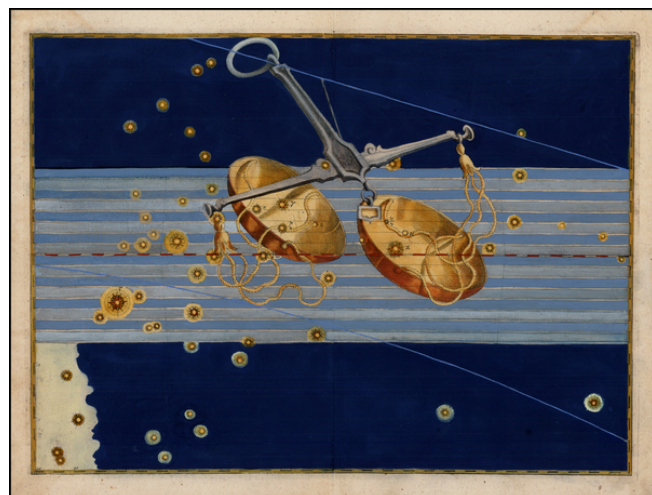

Barry Lawrence Ruderman Antique Maps Inc.

7407 La Jolla Boulevard
La Jolla, CA 92037

www.raremaps.com

(858) 551-8500
blr@raremaps.com

[Libra] (Stars Heightened in Gold)

Stock#: 30991op
Map Maker: Bayer
Date: 1603
Place: Augsburg
Color: Hand Colored
Condition: VG+
Size: 15 x 11 inches
Price: SOLD

Description:

Striking full color example of Bayer's celestial chart of the constellation Libra, with the stars heightened in gold. The present example has no text on the verso.

Bayer's *Uranometria*, is one of the most important celestial atlases of the 17th Century and the forerunner of all star atlases which contained 51 star charts, of which 48 were Ptolomeic constellations.

Each plate has a carefully engraved grid, so that star positions can be read off to fractions of a degree. These positions were taken, from the catalog of Tycho Brahe. Brahe's catalog had circulated in manuscript in the 1590s, but was not published until 1602.

Another important feature of the Bayer's atlas was the introduction of a new system of stellar nomenclature. Bayer assigned Greek letters to the brighter stars, generally in the order of magnitude, so that the bright star in the Bull's eye became alpha Tauri (and the brightest star in the Centaur became our familiar alpha Centauri.) These letters were placed on the charts themselves, and also in a table that accompanied each chart. Bayer's charts are rarely offered separately on the market.