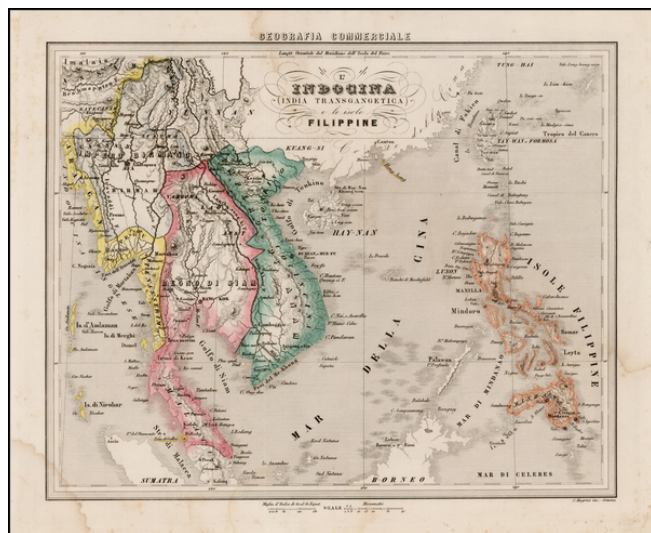

Barry Lawrence Ruderman Antique Maps Inc.

7407 La Jolla Boulevard
La Jolla, CA 92037

www.raremaps.com

(858) 551-8500
blr@raremaps.com

L'Indochina (India Transgangetica) le isole Filippine (Names Hong Kong)

Stock#: 30863
Map Maker: Marmocchi
Date: 1858 circa
Place: Genoa
Color: Hand Colored
Condition: VG
Size: 13 x 11 inches
Price: SOLD

Description:

Scarce map of the Philippines and Southeast Asia, extending north to Hong Kong and Taiwan.

The map provides a detailed topographical treatment of the region, with the various countries identified in outline colors.

From Marmocchi's *Geografia Commerciale*.

Detailed Condition:

Minor dampstains in margins, just touching printed image