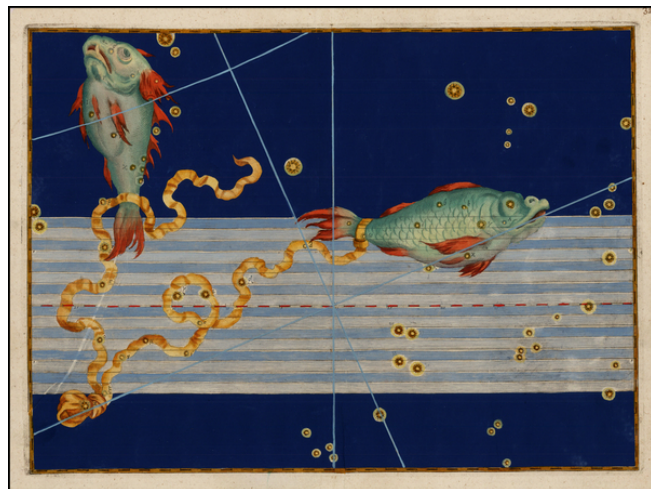

Barry Lawrence Ruderman Antique Maps Inc.

7407 La Jolla Boulevard
La Jolla, CA 92037

www.raremaps.com

(858) 551-8500
blr@raremaps.com

[Pisces] (Stars Heightened in Gold)

Stock#: 30802op
Map Maker: Bayer
Date: 1603
Place: Augsburg
Color: Hand Colored
Condition: VG+
Size: 15 x 11 inches
Price: SOLD

Description:

Striking full color example of Bayer's celestial chart of Pisces, with the stars heightened in gold.

Bayer's *Uranometria*, is one of the most important celestial atlases of the 17th Century and the forerunner of all star atlases which contained 51 star charts, of which 48 were Ptolomeic constellations.

Each plate has a carefully engraved grid, so that star positions can be read off to fractions of a degree. These positions were taken from the catalog of Tycho Brahe. Brahe's catalog had circulated in manuscript in the 1590s, but was not published until 1602.

Another important feature of the Bayer's atlas was the introduction of a new system of stellar nomenclature. Bayer assigned Greek letters to the brighter stars, generally in the order of magnitude, so that the bright star in the Bull's eye became alpha Tauri (and the brightest star in the Centaur became our familiar alpha Centauri.) These letters were placed on the charts themselves, and also in a table that accompanied each chart. Bayer's charts are rarely offered separately on the market.